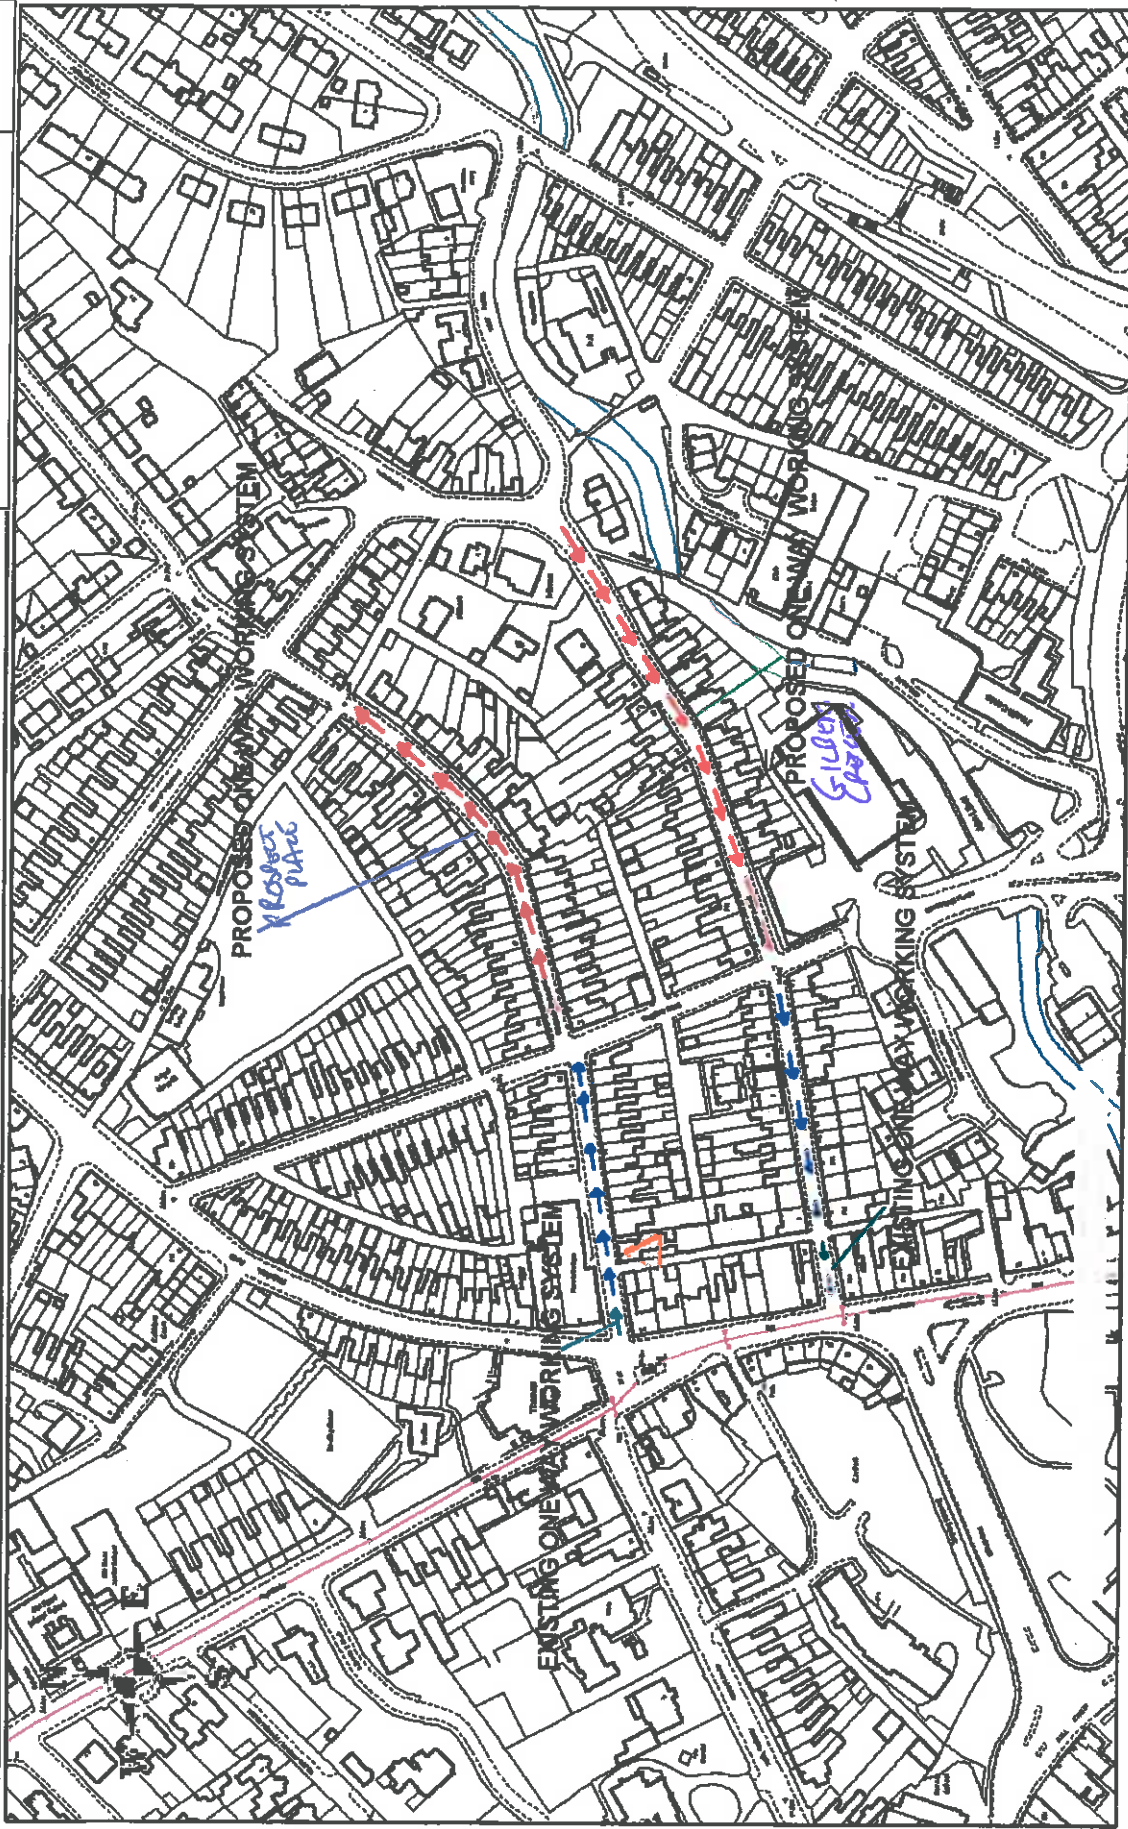

 Existing one way working	 Proposed one way working
--	---

GILBERT CRESCENT AND PROSPECT PLACE, LLANELLI

	© Hawfrant y Goron a hawfiau cronfa ddata 2014 Ardwg Orlainans 100023377 © Crown copyright and database rights 2014 Ordnance Survey 100023377
Scale 1:7500 Centre = 250885 E 200744 N	Date 28/7/2015